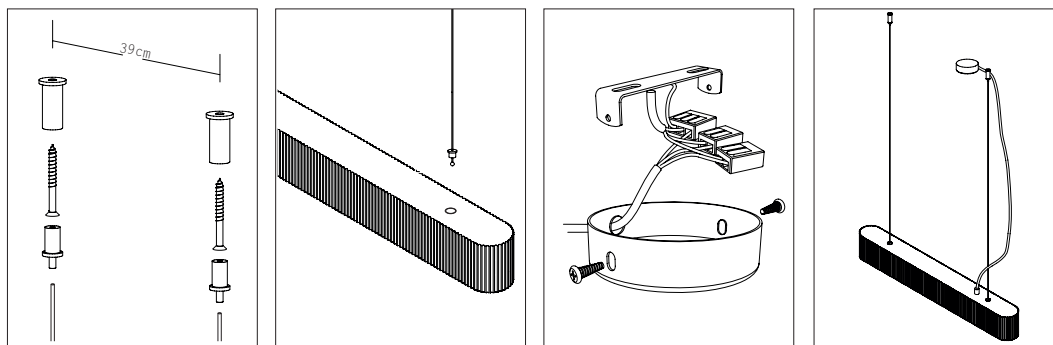

Installation /mounting